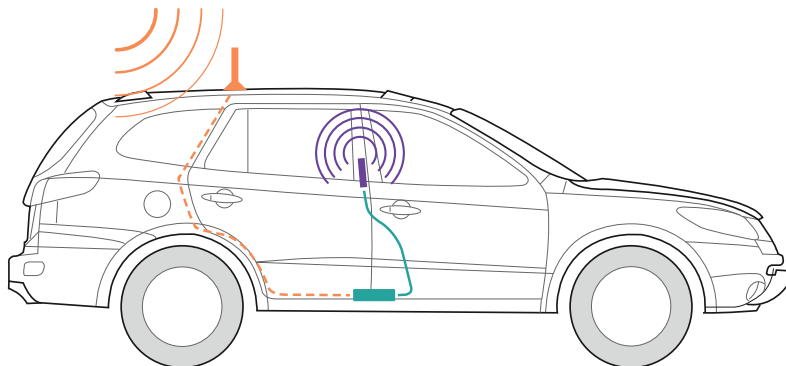

About

weBoost's **Drive 4G-X** is our most powerful, professional grade 4G vehicle cell phone signal booster. Commonly used by first responders throughout North America to boost signals while out on the road with a 60% larger service range than the other boosters out there. The Drive 4G-X ensures that you get better voice and data with fewer dropped calls, improved voice quality, faster uploads and downloads, and allows up to 2 hours additional talk time in weak-signal areas. weBoost's 4G-X boosts cell signals up to 32x and enhances 4G LTE and 3G signals for everyone in the vehicle whether it's a car, truck, van or RV.

Compatible with all U.S. wireless carriers including Verizon, AT&T, Sprint, T-Mobile, US Cellular, Straight Talk and more. All components needed for installation are included as well as simple instructions for a quick, easy setup. Plug the Drive 4G-X into the car's power supply, place the magnetic antenna on the center of the roof, and get better wireless signal on the road now.

Installation

- 1 Receives signal:** The powerful antenna reaches out to access a voice and 3G, 4G, and LTE data signal, and delivers it to the booster.
- 2 Boost signal:** The booster receives the signal, amplifies it, and serves as a relay between your phone and the nearest cell tower.
- 3 Broadcasts signal:** Your devices get a stronger signal, and calls and data are fed through the booster back to the network.