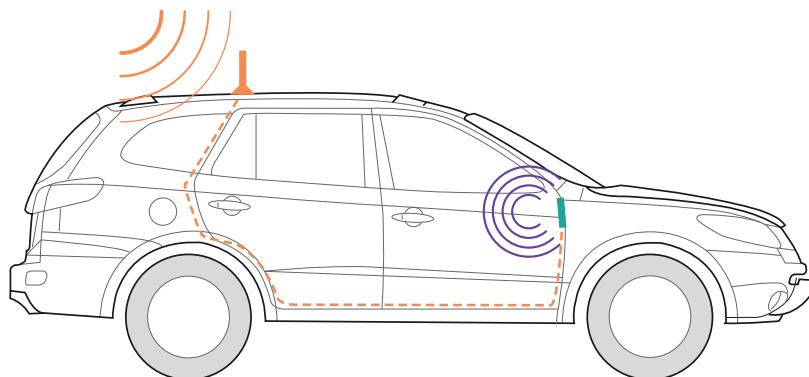

Mount

Large Arms (995003)

About

The **Drive 4G-S** (formally the Sleek 4G) is weBoost's most affordable 4G vehicle cell phone signal booster. This 4G booster can boost cell signals up to 32x, enhancing 4G LTE and 3G signals for one person in a car, truck, van or RV. weBoost's 4G-S is compatible with all US and Canadian networks such as Verizon, AT&T, Sprint, T-Mobile, US Cellular, Straight Talk and more.

Installation

- 1 Receives signal:** The powerful antenna reaches out to access a voice and 3G, 4G, and LTE data signal, and delivers it to the booster.
- 2 Boost signal:** The booster receives the signal, amplifies it, and serves as a relay between your phone and the nearest cell tower.
- 3 Broadcasts signal:** Your devices get a stronger signal, and calls and data are fed through the booster back to the network.