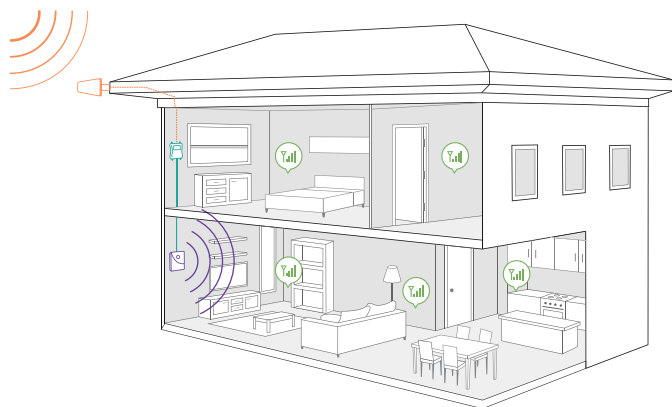

Installation

1. **1 Receives signal:** The powerful antenna reaches out to access a voice and 3G, 4G, and LTE data signal, and delivers it to the booster.
2. **2 Boost signal:** The booster receives the signal, amplifies it, and serves as a relay between your phone and the nearest cell tower.
3. **3 Broadcasts signal:** Your devices get a stronger signal, and calls and data are fed through the booster back to the network.

Available Accessories

Optional Antenna Kits

Package Dimensions

19.5 L x 12.25 W x 12 H

FRONT

SIDE

TOP/BOTTOM

WEIGHT

MASTER CARTON: 25 L x 20 W x 15 H | 17 Lbs.

Support

2 Year Warranty from Purchase.

Website: <http://support.weboost.com>

Phone: +1 866 294 1660
Monday to Saturday

FOR PARTNER'S USE

UPC