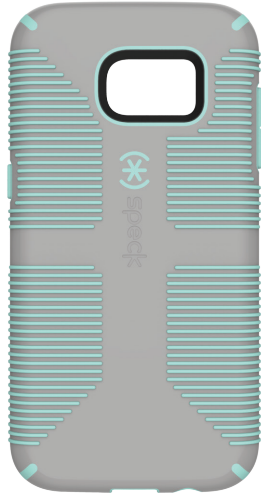

CandyShell® Grip

for Samsung® Galaxy S7 edge

DESIGNED FOR IMPACT™

Construction:

Glossy one-piece hard shell with raised rubber grips

Materials:

Co-molded polycarbonate (PC) + rubbery thermoplastic elastomer (TPE)

1 Year Warranty

SRP \$ 34.95

Dual-layered protection disperses impact and absorbs shock

Raised bezel protects screen from impact

Raised rubber grips for secure hold

Lab-tested to endure everyday accidents

Black/Slate Grey
75870-B565
848709032706