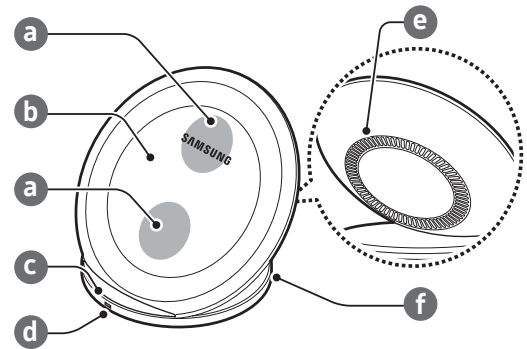

FAST CHARGE SUPPORT

FAST CHARGE

Galaxy Note5, Galaxy S6 edge+ and later models of the Galaxy Note and Galaxy S series are compatible with wireless Fast Charge technology. Other devices will charge at standard wireless charging speeds.

WIRELESS CHARGING CONVENIENCE

Say goodbye to tangled wires and lost charging cables. The Samsung Wireless Charging Stand utilizes Qi Inductive Charging Technology that eliminates the need to fumble with charging cables each time you want to charge your device. Perfect for at home or the office, the dedicated charging stand is always at the ready, providing wireless power whenever you set your device on the stand. The stand was designed to allow you to still use your device while charging, propping it up so you can navigate music, review notifications and answer calls without having to interrupt charging.

EASY TO USE

The Samsung Wireless Charging Stand is easy to set up and use. First, connect the charging stand to your device's charging cable and then place your phone on the stand. For optimal performance, your device should be placed in the center of the stand. The built-in LED indicator light will alert you if the device is not properly aligned and when a good charge alignment is acquired. A spare Samsung Fast Charge wall charger is included with the stand. If a non-Samsung or Samsung charger below 2A is used, you may damage the charging stand.

DEVICE LAYOUT

a	Charger coil	d	Indicator light
b	Wireless charging surface	e	Fan vent
c	Phone support	f	Charger port