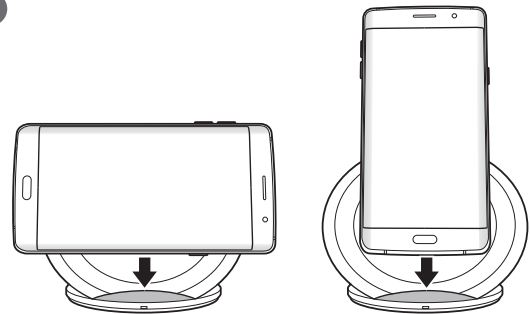

WIRELESS CHARGING CONVENIENCE

Say goodbye to tangled wires and lost charging cables. The Samsung Wireless Charging Stand utilizes Qi Inductive Charging Technology that eliminates the need to fumble with charging cables each time you want to charge your device. Perfect for at home or the office, the dedicated charging stand is always at the ready, providing wireless power whenever you set your device on the stand. The stand was designed to allow you to still use your device while charging, propping it up so you can navigate music, review notifications and answer calls without having to interrupt charging.

EASY TO USE

The Samsung Wireless Charging Stand is easy to set up and use. First, connect the charging stand to your device's charging cable and then place your phone on the stand. For optimal performance, your device should be placed in the center of the stand. The built-in LED indicator light will alert you if the device is not properly aligned and when a good charge alignment is acquired. A spare Samsung Fast Charge wall charger is included with the stand. If a non-Samsung or Samsung charger below 2A is used, you may damage the charging stand.

DEVICE LAYOUT

a	Charger coil	d	Indicator light
b	Wireless charging surface	e	Fan vent
c	Phone support	f	Charger port

USING THE CHARGER STAND

1

1. Connect the charger to the charger stand. Then, place a supported mobile device on the phone support (1).
2. When the mobile device is fully charged, remove the mobile device from the charger stand.