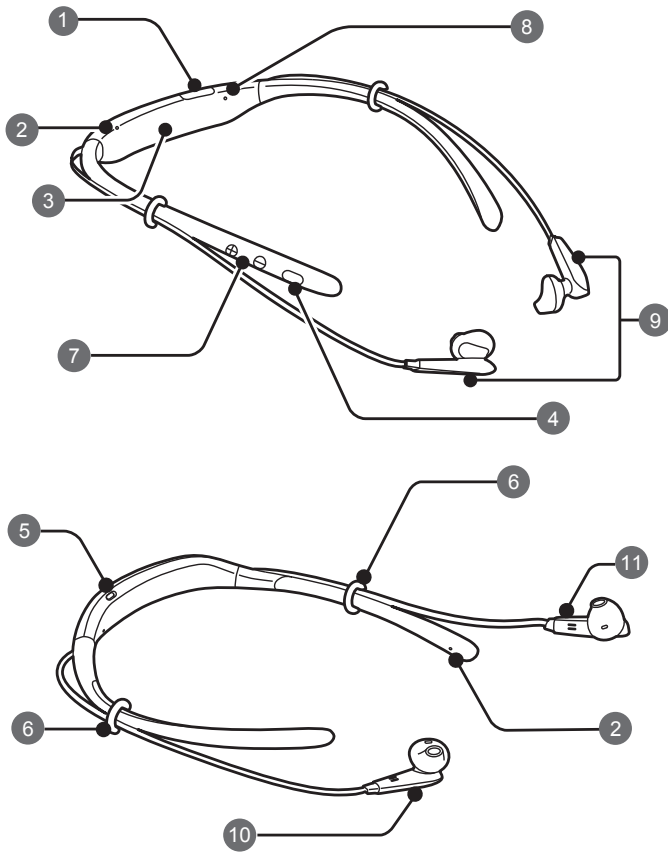

Using the Samsung Level U

1	Charger port	7	Volume button
2	Microphone	8	Notification light
3	Neckband (Vibration area)	9	Magnet
4	Multifunction/Talk button	10	Left earphone
5	Power switch	11	Right earphone
6	Rubber O-ring		

Easy to Use Controls

	Button	Short Press	Long Press
	+	Volume UP	REW (1 sec)
	-	Volume DOWN	FWD (1 sec)
	[Multifunction]	Play/Pause	Pairing (3sec)