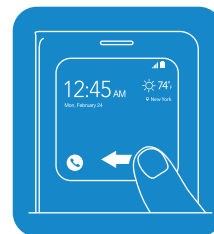

S-View Home Screen

Backside (Fabric)

Protective Cover

The Samsung Galaxy S 6 Protective Cover is a precision designed cell phone case that protects the device without sacrificing style. The shock absorbing rubber edging absorbs any impact the corners of the phone may endure.