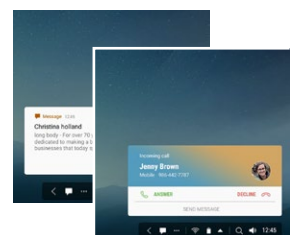

Access phone functions while you work

Includes Fast Charge wall adapter and USB-C charging cable

**HDMI**  
HIGH-DEFINITION MULTIMEDIA INTERFACE

Built-in DeX software resolution 1080p @ 60 Hz  
Screen mirroring up to 4K @ 60 Hz