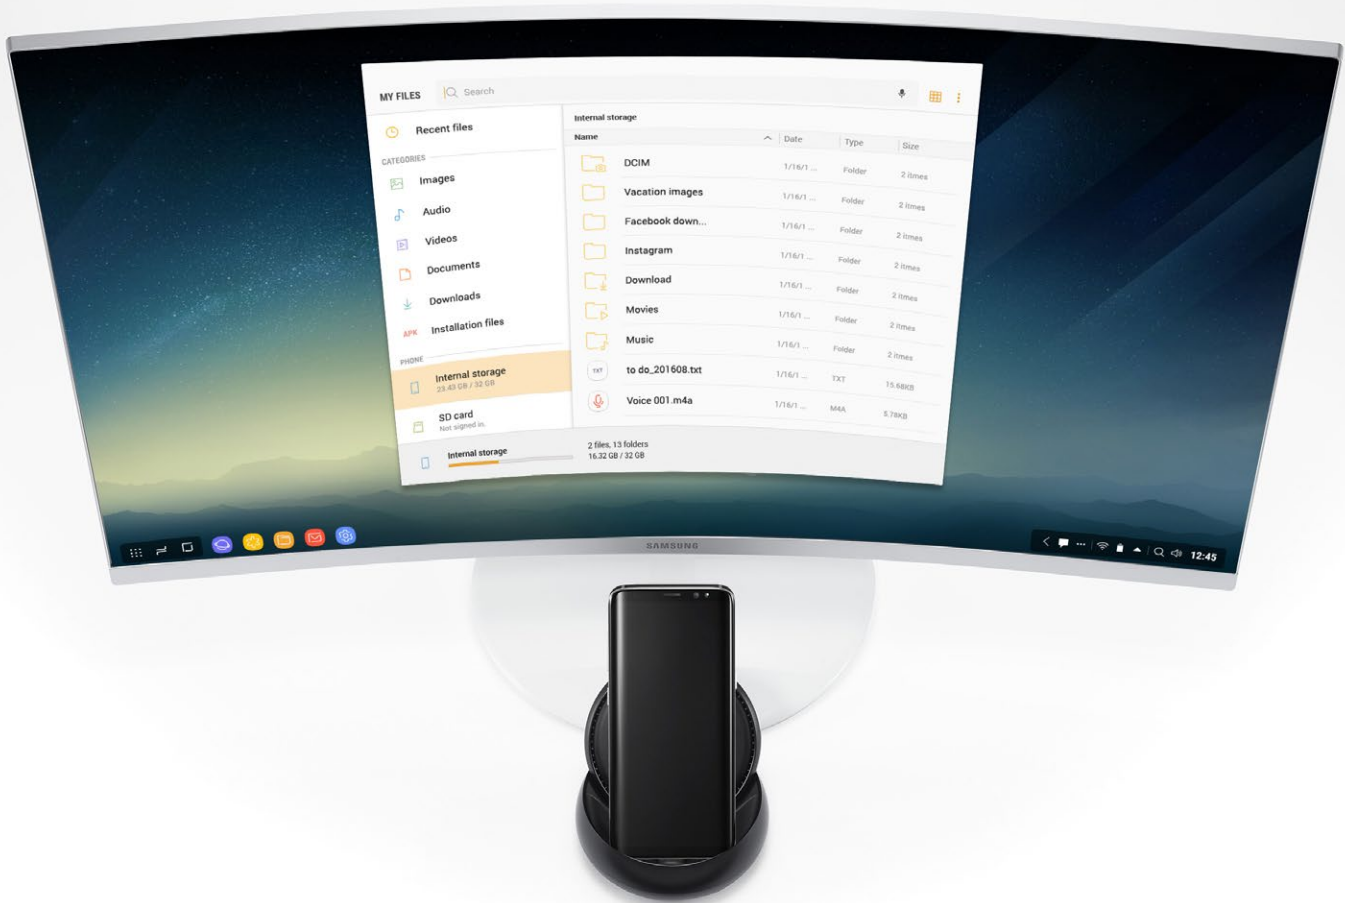

## Desktop experience dock

The Samsung DeX desktop experience dock enables you to turn your Galaxy S8 and Galaxy S8+ into a true desktop PC experience. By docking the Galaxy S8 or Galaxy S8+ into the DeX, your phone will launch a special DeX mode on the connected external monitor and applications can be opened in multiple separate windows. Connect a mouse, keyboard, and Ethernet cable for added productivity.

### Features

- Convert your smartphone into a desktop computer
- Built in fan to keep your phone cool while docked
- Multiple ports for connecting:
  - 2 x USB-A 2.0
  - USB-C charging
  - LAN Ethernet
  - HDMI output
- Includes Fast Charge Travel Adapter and USB-C cable

### Package contents

- DeX Station
- Wall Charger
- USB Cable
- Quick Start Guide

**Part #: EE-MG950TBEGUS (BLACK)**  
**MSRP \$149.99**

Fold-flat design for easy storage and transport

Supports multi-window workspace

Access phone functions while you work

Includes Fast Charge wall adapter and USB-C charging cable

**HDMI**  
HIGH-DEFINITION MULTIMEDIA INTERFACE

Built-in DeX software resolution 1080p @ 60 Hz  
Screen mirroring up to 4K @ 60 Hz