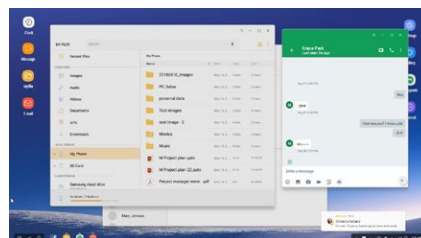

## Desktop experience dock

The Samsung DeX desktop experience dock enables you to turn your Galaxy S8 and Galaxy S8+ into a true desktop PC experience. By docking the Galaxy S8 or Galaxy S8+ into the DeX, your phone will launch a special DeX mode on the connected external monitor and applications can be opened in multiple separate windows. Connect a mouse, keyboard, and Ethernet cable for added productivity.

### Use your phone while you work

Phone calls, text messages and settings are all accessible from the taskbar on your monitor.

### Features

- Convert your smartphone into a desktop computer
- Built in fan to keep your phone cool while docked
- Multiple ports for connecting:
  - 2 x USB-A 2.0
  - USB-C charging
  - LAN Ethernet
  - HDMI output
- Includes Fast Charge Travel Adapter and USB-C cable

### Package contents

- DeX Station
- Wall Charger
- USB Cable
- Quick Start Guide

**Part #: EE-MG950TBEGUS (BLACK)**  
**MSRP \$149.99**

Fold-flat design for easy storage and transport

Supports multi-window workspace