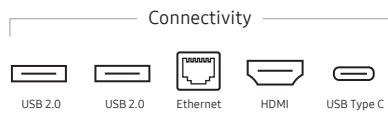

Includes Fast Charge wall adapter and USB-C charging cable

HDMI
HIGH-DEFINITION MULTIMEDIA INTERFACE

Built-in DeX software resolution 1080p @ 60 Hz
Screen mirroring up to 4K @ 60 Hz

100 Mb Ethernet speeds

USB 2.0 x 2 + USB-C Charging

Built-in fan helps keep your phone cool during heavy processing periods