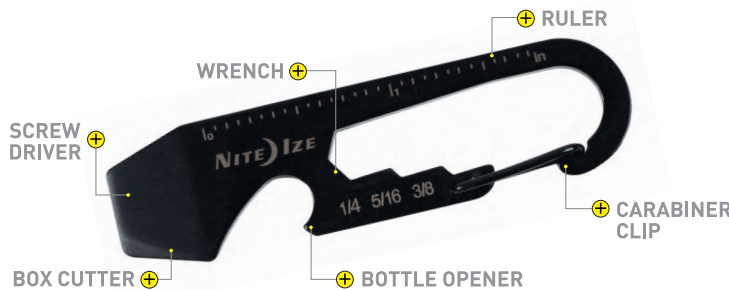

DOOHICKEY™

KEY TOOL

With its lightweight, compact size and multiple save-the-day features, the Doohickey is something you don't want to-and don't have to-ever be without.

Made of durable stainless steel, the Doohickey features a half-dozen tools that do everything from tighten bolts and screws to open a bottle of refreshment, all in a simple key tool that fits in the palm of your hand. On one end of the Doohickey is a sturdy carabiner clip, allowing you to attach keys to it, or attach the Doohickey itself to any loop or ring. Opposite the clip is an etched ruler for on-the-spot measurements, and the carabiner opening is strategically shaped to function as a wrench. On the other end, the Doohickey features a bottle opener, a flat head screwdriver, and a box cutter. With a streamlined, clever design that makes it easy to carry, attach, remove, and reattach, it's always as at-hand as it is handy.

- ⊕ Available in Black or Stainless Steel
- ⊕ Key-sized multi-tool that easily attaches to an existing key chain or strap
- ⊕ Secure Stainless Steel construction
- ⊕ A variety of useful tools in a compact, easy to use design
- ⊕ Features the following tools: Box Cutter, Bottle Opener, Wrench, Ruler, and Flat Head Screw Driver
- ⊕ Size: 2.6" x 0.7" x 0.1" | 64.8mm x 17.2mm x 2.5mm
- ⊕ Weight: 12g | 0.4oz