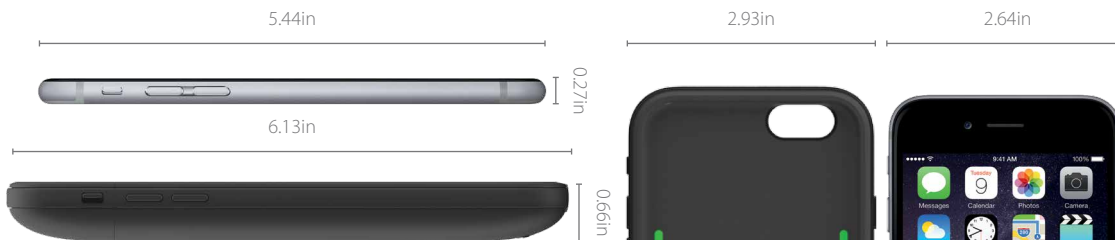

Impact-Isolation System

Black:
3071_JPP-IP6-BLK
White:
3072_JPP-IP6-WHT
Gold:
3073_JPP-IP6-GLD

mophie.com © 2015 mophie Inc. mophie, juice pack, mophie juice pack plus, juice pack plus and the mophie logo are trademarks of mophie, Inc. iPhone is a trademark of Apple Inc., registered in the U.S. and other countries. The trademark "iPhone" is used with a license from Apple Inc. "Made for iPhone" means that an electronic accessory has been designed to connect specifically to iPhone and has been certified by the developer to meet Apple performance standards. Apple is not responsible for the operation of this device or its compliance with safety and regulatory standards. Please note that the use of this accessory with iPhone may affect wireless performance. All rights reserved. Patents: mophie.com/patents