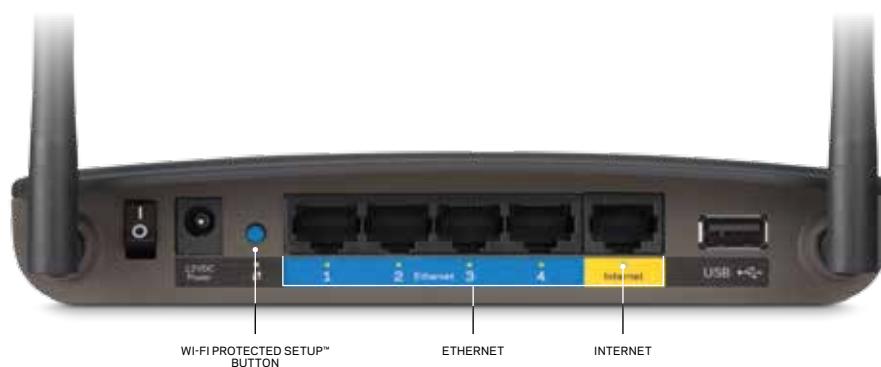

EA2750

N600 DUAL-BAND SMART Wi-Fi ROUTER

PACKAGE INCLUDES

- Linksys N600 Dual-Band Smart Wi-Fi Router, EA2750
- CD-ROM with Resources
- Ethernet Cable
- Power Adapter

MINIMUM SYSTEM REQUIREMENTS

- PC: Wi-Fi enabled with CD or DVD drive, Windows® XP SP3, Windows Vista® SP1 or later, Windows 7, or Windows 8
- Mac: Wi-Fi enabled with CD or DVD drive, Mac OS® X Leopard v10.5.8 or later, Snow Leopard v10.6.1 or later, Lion v10.7 or later, or Mountain Lion v10.8
- Web Browser: Internet Explorer® 8, Safari® 5 (for Mac®), Firefox® 8, or Google Chrome™

SPECIFICATIONS

Wireless Standards with Link Rate
IEEE 802.11n (up to 300 Mbps for 2.4 GHz/up to 300 Mbps for 5 GHz*)
IEEE 802.11g (up to 54 Mbps*)
IEEE 802.11a (up to 54 Mbps*)
IEEE 802.11b (up to 11 Mbps*)

WIRELESS OPERATING SPECTRUM

Simultaneous Dual-Band
2.4 GHz and 5 GHz

WIRELESS SECURITY

Wi-Fi Protected Setup™ button
WPA®/WPA2® encryption
WEP encryption

VPN SUPPORT

PPTP pass-through
IPSec pass-through
L2TP pass-through

MEDIA SPECIFICATIONS

DLNA Media Server

PORTS

1x Internet
4x Gigabit Ethernet
1x USB 2.0
Power

Product Weight (lbs.): 1.65
Product Depth (in.): 2.6
Product Width (in.): 9.33
Product Height (in.): 12.64
Unit Weight (lbs.): 0.77
Unit Depth (in.): 6.22
Unit Width (in.): 8.87
Unit Height (in.): 1.29
Case Pack Quantity (*PL): 12
Case Pack Weight (lbs.) (*PL): 30.40
Case Pack Length (in.) (*PL): 13.98
Case Pack Width (in.) (*PL): 10.16
Case Pack Height (in.) (*PL): 11.57

Specifications are subject to change without notice.

An active, customer-purchased Internet Service Provider broadband account is required for connection of this router and other connected computers and devices to the Internet.

Some devices may require additional wireless adapters or an Ethernet cable to connect to this router.

*Maximum performance derived from IEEE Standard 802.11 specifications. Actual performance can vary, including lower wireless network capacity, data throughput rate, range, and coverage. Performance depends on many factors, conditions and variables, including distance from the access point, volume of network traffic, building materials and construction, operating system used, mix of wireless products used, interference, and other adverse conditions.

Part Number	Description	UPC	Warranty
EA2750	N600 DUAL-BAND SMART Wi-Fi ROUTER	745883 670376	1-Year Limited Warranty

linksys.com

© 2015 Belkin International, Inc. and/or its affiliates. All rights reserved.
Linksys LLC
121 Theory, Irvine, CA 92617 USA
Made in China