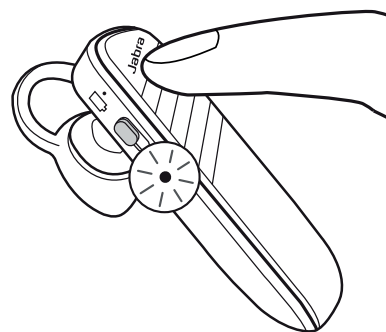

Press until the Bluetooth LED flashes blue, and then follow the voice instructions.