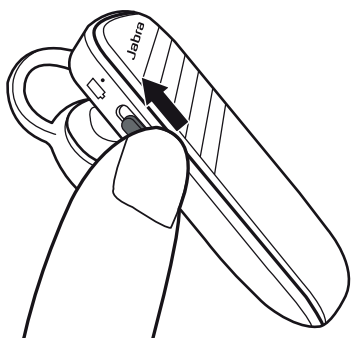

Jabra Talk 2 Quick Start Guide

1. How to pair

Turn on the headset.