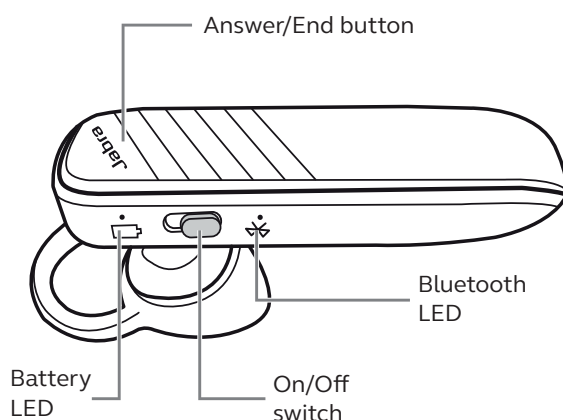

2. Usage

Did you know?

The Jabra Assist app can help you locate your headset using GPS, read out your messages, and more.

Features and Specifications

- Bluetooth® version 4.0
- HD Voice for clearer conversations
- Secure and comfortable fit with flexible eargels
- Up to 9 hours battery time and 9 days standby time
- Voice Guidance
- Access to Siri® and Google Now™
- Intuitive usability with on/off button and dedicated battery/bluetooth symbols
- Wireless stereo sound (A2DP)
- BT Class 1.5
- Setup guidance and Find My Jabra features with the Jabra Assist app