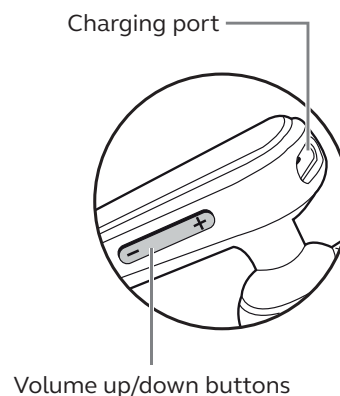

2. Usage

Did you know?

The Jabra Assist app can help you locate your headset using GPS, read out your messages, and more.

Features and Specifications

- Bluetooth® version 4.0
- HD Voice for clearer conversations
- Secure and comfortable fit with flexible eargels
- Up to 9 hours battery time and 9 days standby time
- Voice Guidance
- Access to Siri® and Google Now™
- Intuitive usability with on/off button and dedicated battery/bluetooth symbols
- Wireless stereo sound (A2DP)
- BT Class 1.5
- Setup guidance and Find My Jabra features with the Jabra Assist app