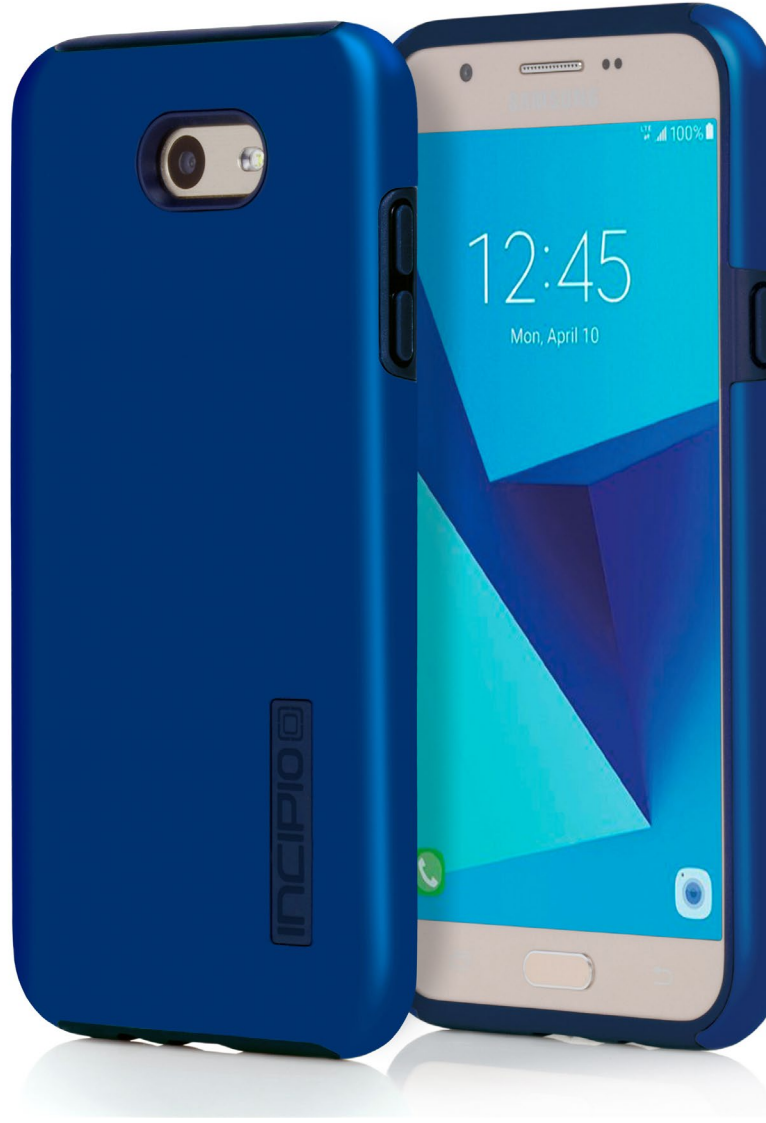

# DualPro®

*The Original Dual Layer Protective Case*

The Incipio DualPro® Case offers multi-layered device protection wrapped in a premium, soft-touch finish. Its interior TPU core interlocks with the shock-absorbing Plextonium™ frame to effectively defend your device against turbulent drops and bumps. Easy to apply, the highly-acclaimed DualPro provides military-grade durability in a slim, attractive case.

## FEATURES

- Scratch resistant rigid polycarbonate outer shell.
- Two layers of defense provides military grade drop protection.
- Shock absorbing inner core keeps device safe from bumps and drops.
- Soft touch finish and available in iridescent colors.

## Measurements

6.1 x 3.22 x 0.5 inches (15.49 x 8.18 x 1.27 cm)  
2 ounces

## AVAILABLE COLORS

- |   |  |  |
|---|--|--|
|  SA-828-BLK |  SA-828-NVY |  SA-828-RGY |
|  SA-828-BLU |  SA-828-RGD |  SA-828-RBK |