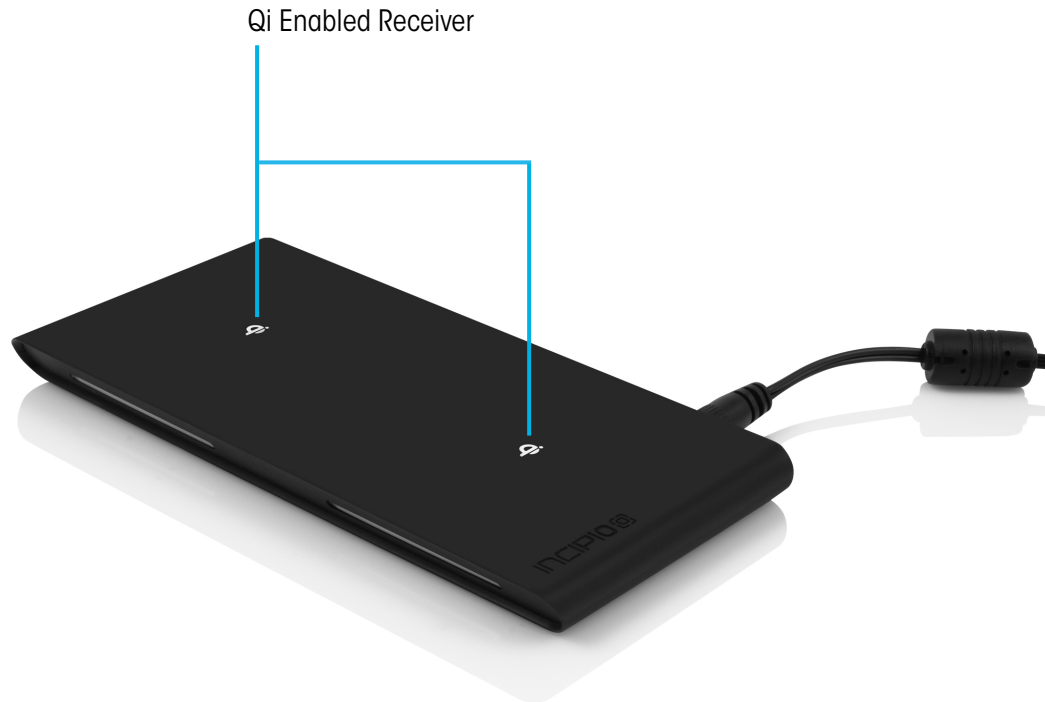

Ghost 210

Qi Wireless Charging Base

Incipio's Ghost 210™ Wireless Charging Base uses Qi technology to allow you to effortlessly charge up to two devices without having to plug them in. Wireless charging is easy, as you just place one or two Qi enabled devices on the charging base and watch as your devices' batteries recharge. The Ghost 210™ Wireless Charging Base offers a sleek design that makes it easy to take anywhere and charge without the hassle of wires.

WORKS WITH
QI-ENABLED DEVICES

FEATURES

- Simply place your Qi enabled wireless charging device on the Ghost 210 base to begin charging
- Wirelessly charge up to 2 Qi enabled devices simultaneously

- Vibrant and easy to see integrated LED indicates charging status at a glance
- WPC Qi V1.1 Certified

- Smooth matte finish for a streamline look and feel
- Lightweight and slim for easy transportation

CABLE-FREE CHARGING

Qi Enabled Receiver

No-slip grip feet

Integrated LED

SPECIFICATIONS

DIMENSIONS:

Height: 0.60 inches (15.24 mm)
 Width: 7.00 inches (177.80 mm)
 Depth: 3.50 inches (88.90 mm)