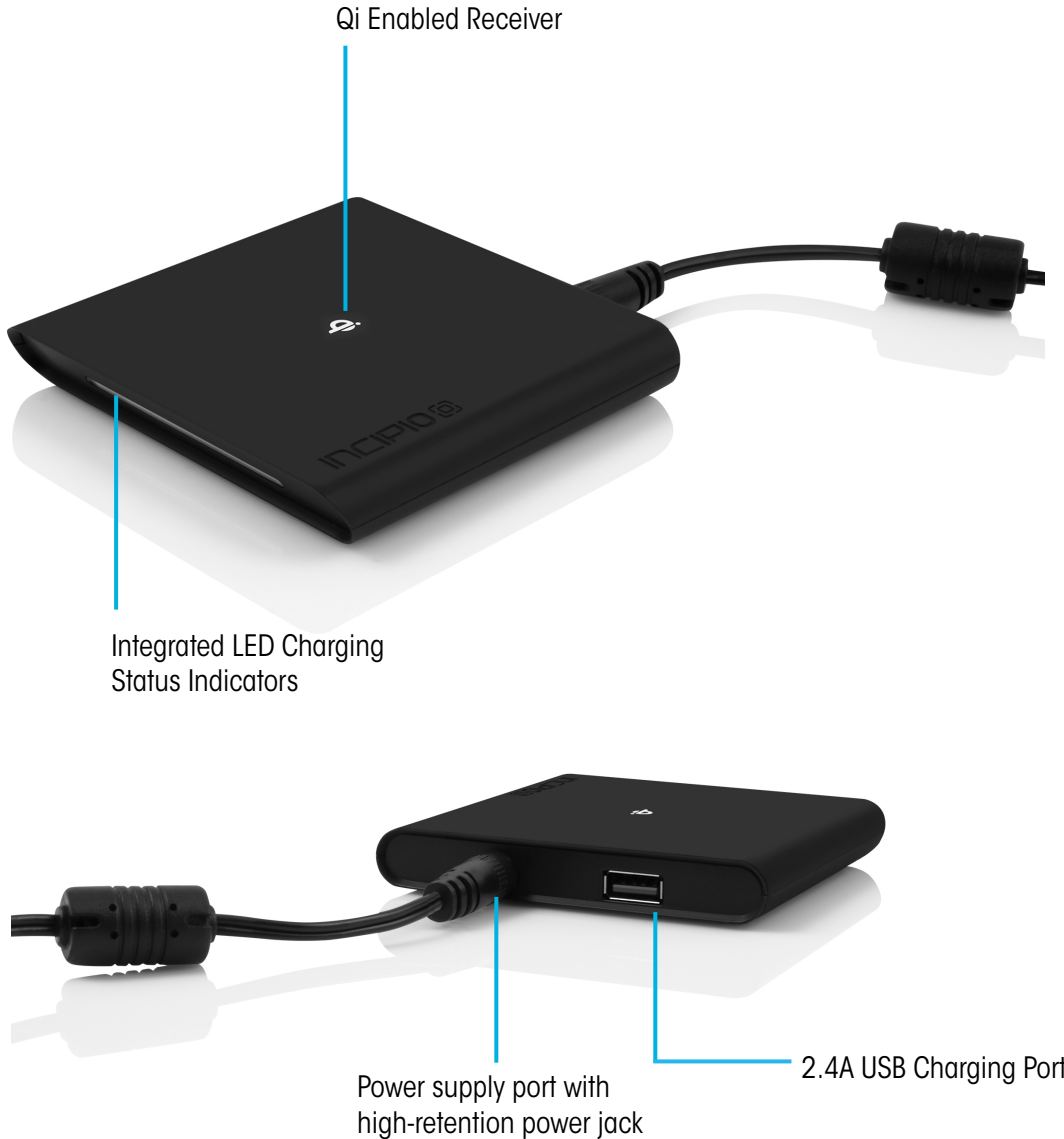

CABLE-FREE CHARGING

SPECIFICATIONS

DIMENSIONS:

Height: 0.50 inches (12.70 mm)
Width: 3.50 inches (88.90 mm)
Depth: 3.50 inches (88.90 mm)

TOTAL INPUT:

5V / 4A

TOTAL OUTPUT:

5V / 3.4A

INCLUDED:

Wireless Charging Base
Universal Power Supply (100V-240V)

*Qi enabled device is required. Sold separately.

AVAILABLE SKU'S

PW-160

MSRP

$54.99

Qi Enabled Receiver

Integrated LED Charging Status Indicators

Power supply port with high-retention power jack

2.4A USB Charging Port