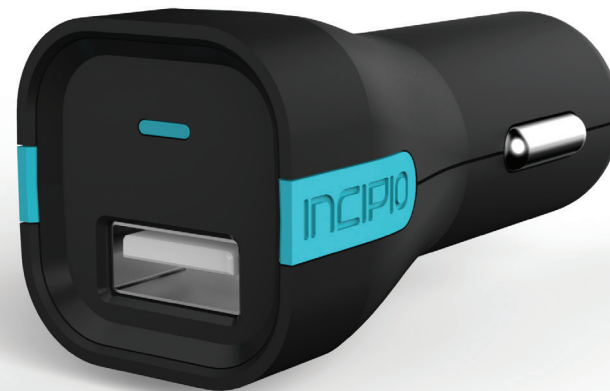

HIGH-SPEED 2.4 AMP SINGLE PORT USB CAR CHARGER

Sleek and lightweight, the Incipio® High-Speed 2.4Amp Single Port USB Car Charger is the perfect solution for a quick boost on-the-go. Fully compatible with your smartphones and tablets, the Single Port USB Car Charger features a powerful 2.4A output capable of powering up your devices so you'll never be left on the road with a low battery again.

FEATURES

- Travel friendly and compact design enhances grab-and-go portability.
- Enjoy high-speed charging for your smartphone or tablet with its powerful 2.4A output.
- Easy to see, vibrant blue LED indicators shows charging status at a glance.
- Fully compatible with your iPhone and iPad.